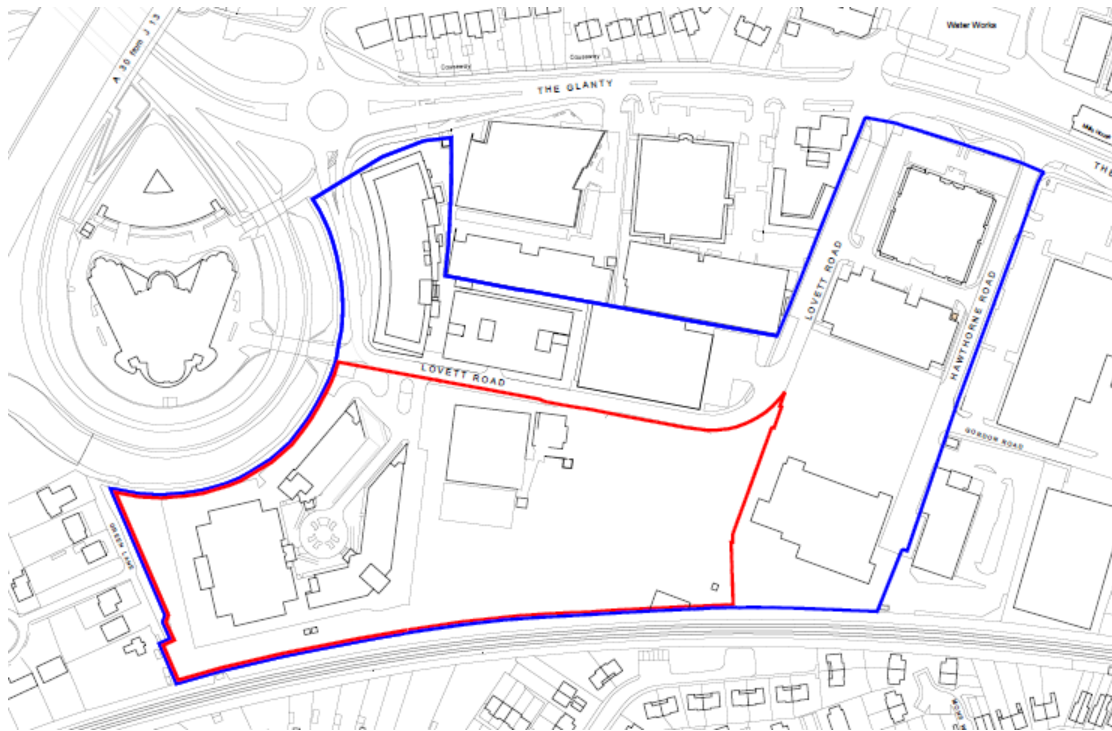

RU.22/1613 – Causeway Business Park

Location Plan

Proposed site layout

Aspect views of proposed masterplan

Comparison of extant and proposed scheme